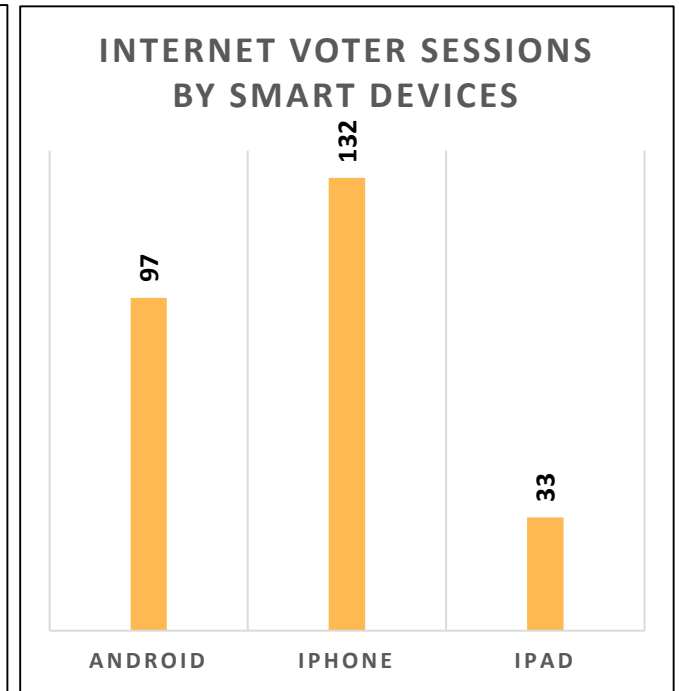

2022 Melancthon Municipal School Board Elections Participation Statistics

2022 Melancthon Municipal School Board Elections Voting Time Breakdown

Date & Time	14-Oct	15-Oct	16-Oct	17-Oct	18-Oct	19-Oct	20-Oct	21-Oct	22-Oct	23-Oct	24-Oct	Grand Total	%/Hr.
12:00 AM											3	3	0.4%
1:00 AM											2	2	0.2%
2:00 AM					1							1	0.1%
3:00 AM												0	0.0%
4:00 AM												0	0.0%
5:00 AM											1	1	0.1%
6:00 AM									2			2	0.2%
7:00 AM		2			1	2	2		2	3	3	15	1.8%
8:00 AM		7	2	1	7	1		2	1		12	33	4.0%
9:00 AM		6		2	3	8	1	5	6	4	15	50	6.0%
10:00 AM	39	2	2	8	3	4	6	3	5	6	12	90	10.9%
11:00 AM	8	10	2	1	1	6	4	4	3	6	9	54	6.5%
12:00 PM	8	3	6	7	5		3	2	1	3	17	55	6.7%
1:00 PM	4	7	5	2	6	3	3	3	1	3	18	55	6.7%
2:00 PM	9	3	3	14	5	7	3		4	5	15	68	8.2%
3:00 PM	5		1	6	3	2	2	1	1	2	10	33	4.0%
4:00 PM	4			3	2	2	1		3	8	9	32	3.9%
5:00 PM	4	2	3	3	1	2	6	2	1	5	27	56	6.8%
6:00 PM	7		5	7	3	3	5	4	1	6	45	86	10.4%
7:00 PM	1	1	1	13	6	3	9	4	4	14	52	108	13.1%
8:00 PM	3	2		2	3	3		9	6	20		48	5.8%
9:00 PM				3	1	1	1	4		9		19	2.3%
10:00 PM	1			1	1			2		4		9	1.1%
11:00 PM				1				1		5		7	0.8%
Grand Total	93	45	30	74	52	47	46	46	41	103	250	827	
%/Day	11.2%	5.4%	3.6%	8.9%	6.3%	5.7%	5.6%	5.6%	5.0%	12.5%	30.2%		

2022 Melancthon Municipal School Board Elections Internet Voter Sessions

Device	Operating System	Voter Sessions	%
Computer	Linux	15	64.8%
	Macintosh	149	
	Windows 7	12	
	Windows 8	16	
	Windows 10	291	
Smart Phone	Android	97	35.2%
	iPhone	132	
Tablet	iPad	33	
Total		745	