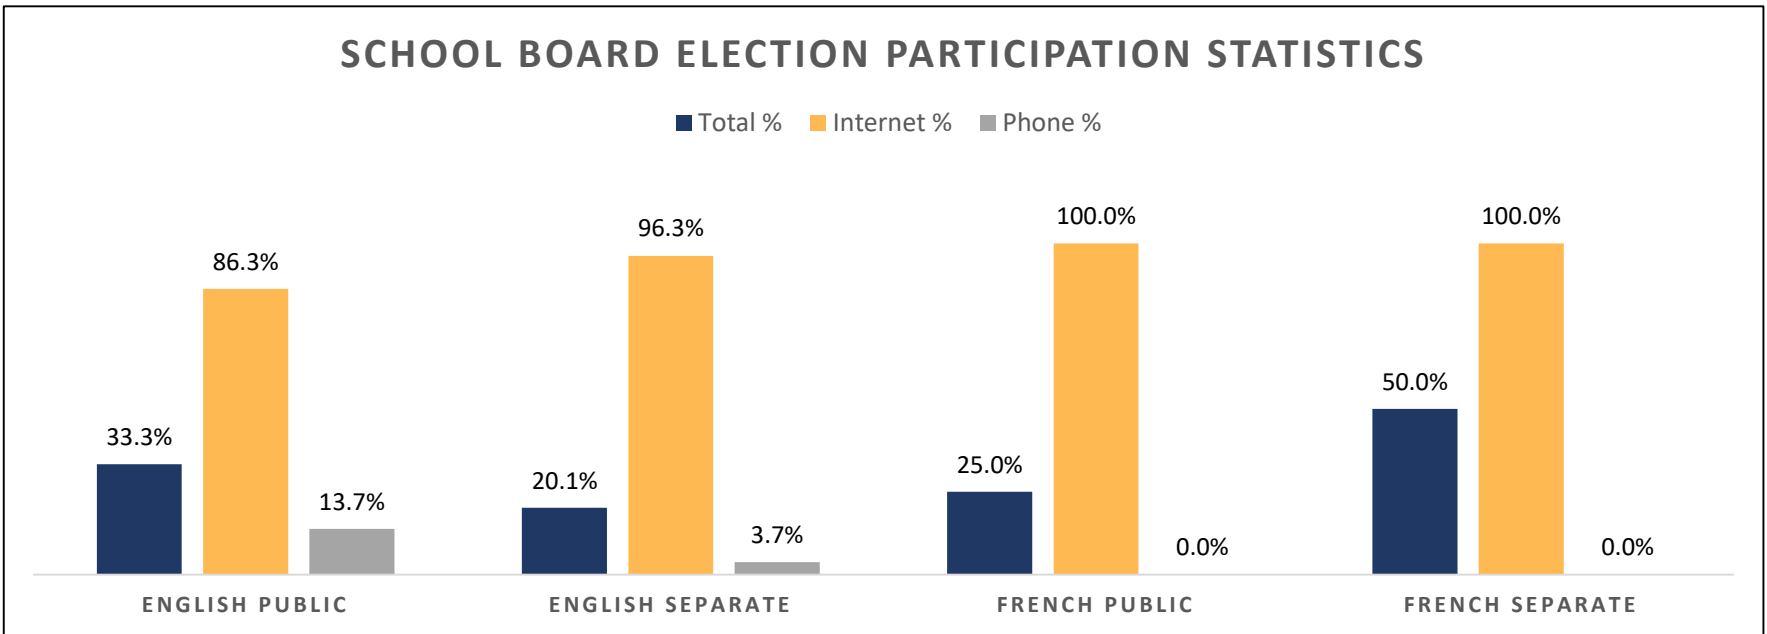

2022 Melancthon Municipal School Board Elections Participation Statistics