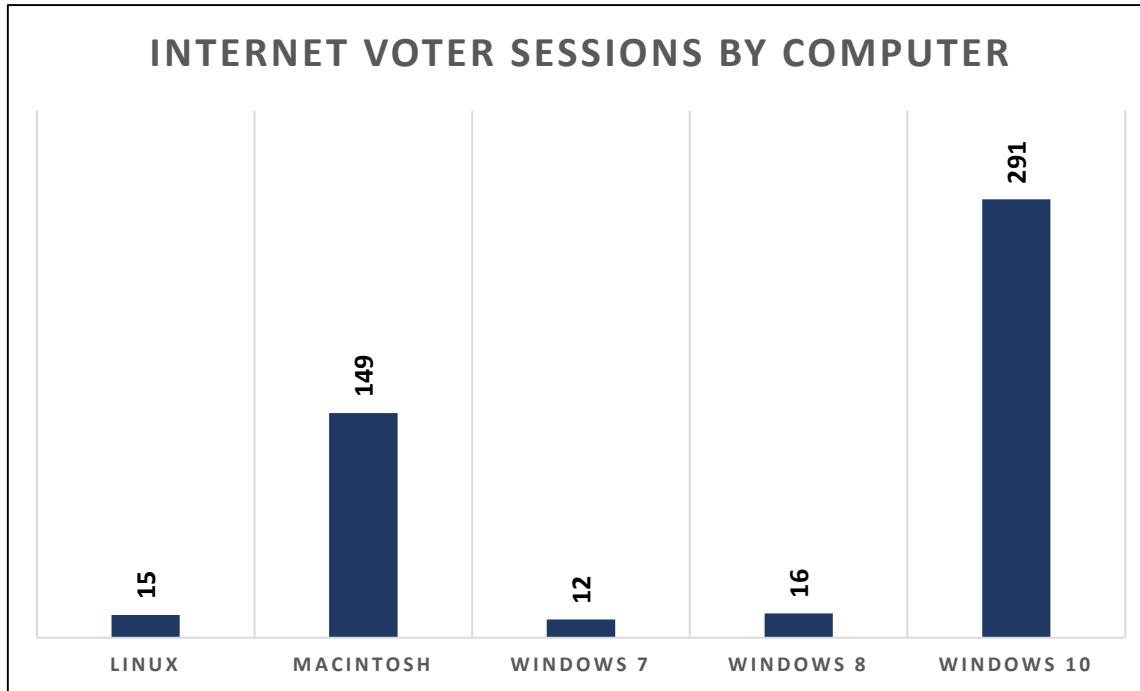

2022 Melancthon Municipal School Board Elections Participation Statistics

2022 Melancthon Municipal School Board Elections Voting Time Breakdown

Date & Time	14-Oct	15-Oct	16-Oct	17-Oct	18-Oct	19-Oct	20-Oct	21-Oct	22-Oct	23-Oct	24-Oct	Grand Total	%/Hr.
12:00 AM											3	3	0.4%
1:00 AM											2	2	0.2%
2:00 AM					1							1	0.1%
3:00 AM												0	0.0%
4:00 AM												0	0.0%
5:00 AM											1	1	0.1%
6:00 AM									2			2	0.2%
7:00 AM		2			1	2	2		2	3	3	15	1.8%
8:00 AM		7	2	1	7	1		2	1		12	33	4.0%
9:00 AM		6		2	3	8	1	5	6	4	15	50	6.0%
10:00 AM	39	2	2	8	3	4	6	3	5	6	12	90	10.9%
11:00 AM	8	10	2	1	1	6	4	4	3	6	9	54	6.5%
12:00 PM	8	3	6	7	5		3	2	1	3	17	55	6.7%
1:00 PM	4	7	5	2	6	3	3	3	1	3	18	55	6.7%
2:00 PM	9	3	3	14	5	7	3		4	5	15	68	8.2%
3:00 PM	5		1	6	3	2	2	1	1	2	10	33	4.0%
4:00 PM	4			3	2	2	1		3	8	9	32	3.9%
5:00 PM	4	2	3	3	1	2	6	2	1	5	27	56	6.8%
6:00 PM	7		5	7	3	3	5	4	1	6	45	86	10.4%
7:00 PM	1	1	1	13	6	3	9	4	4	14	52	108	13.1%
8:00 PM	3	2		2	3	3		9	6	20		48	5.8%
9:00 PM				3	1	1	1	4		9		19	2.3%
10:00 PM	1			1	1			2		4		9	1.1%
11:00 PM				1				1		5		7	0.8%
Grand Total	93	45	30	74	52	47	46	46	41	103	250	827	
%/Day	11.2%	5.4%	3.6%	8.9%	6.3%	5.7%	5.6%	5.6%	5.0%	12.5%	30.2%		

2022 Melancthon Municipal School Board Elections Internet Voter Sessions

Device	Operating System	Voter Sessions	%
Computer	Linux	15	64.8%
	Macintosh	149	
	Windows 7	12	
	Windows 8	16	
	Windows 10	291	
Smart Phone	Android	97	35.2%
	iPhone	132	
Tablet	iPad	33	
Total		745	