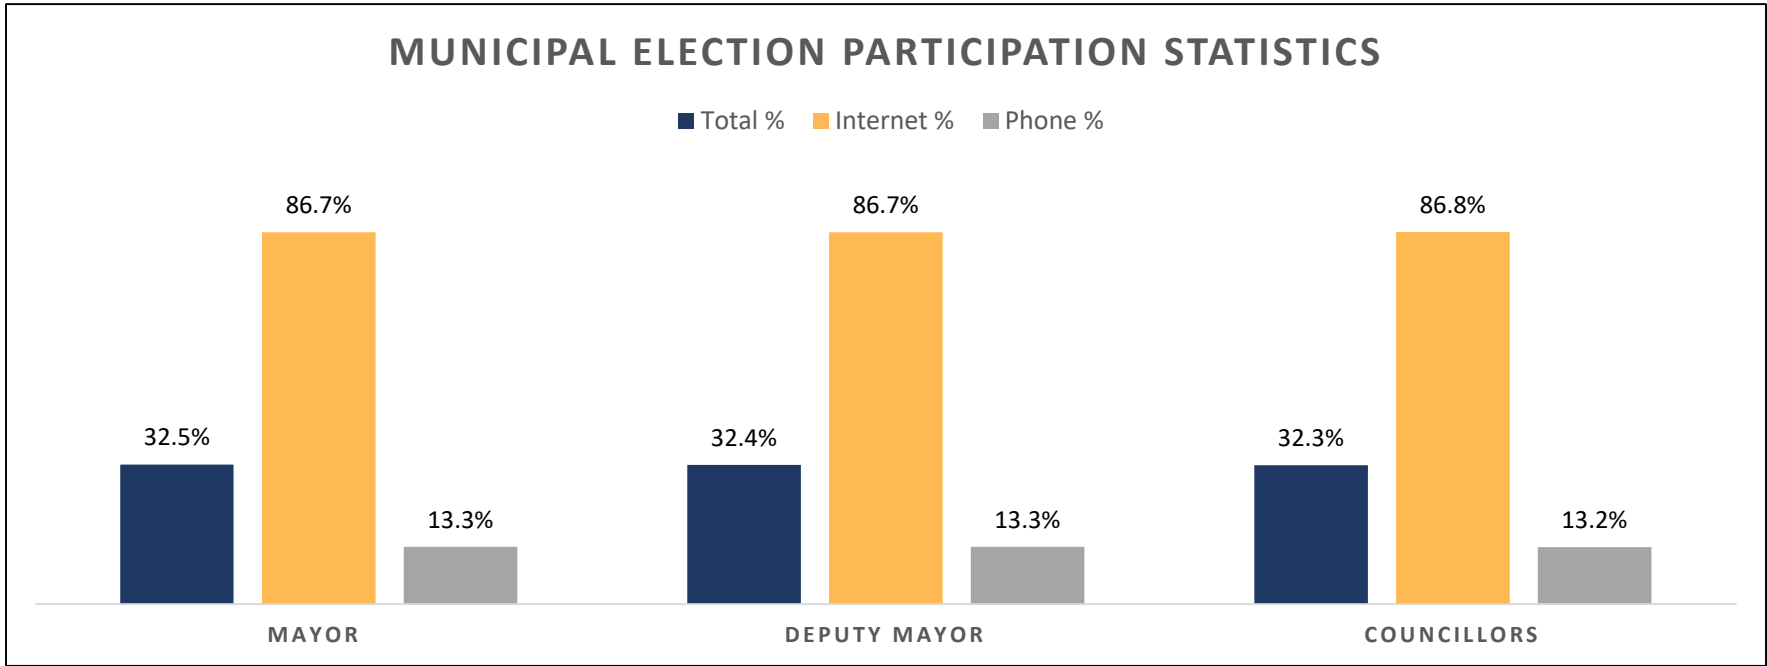

2022 Melancthon Municipal School Board Elections Participation Statistics