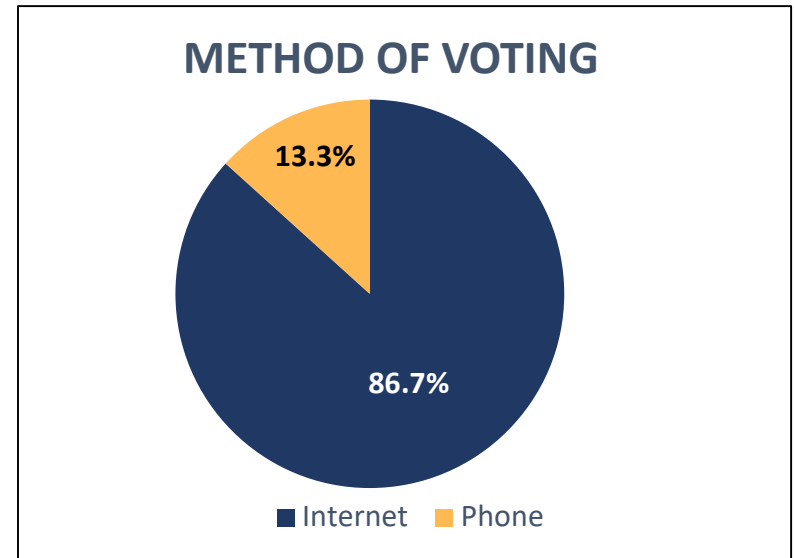

Information Base		Number	%
1	Number of eligible electors in system.	2,545	
2	Number of electors who cast at least one ballot.	827	
3	Participation rate.	32.5%	
4	Voters who used the internet to vote.	717	86.7%
5	Voters who used the phone to vote.	110	13.3%
6	Internet votes cast at a kiosk computer	51	7.1%
7	Average amount of time a voter spent voting using the Internet.	1min 53sec	
8	Average amount of time a voter spent voting using the telephone.	3min 11sec	
Residency Status		Number	%
9	Total eligible electors with "Resident" status.	1,958	76.9%
10	Voters casting ballots with "Resident" status.	729	88.1%
11	Total eligible electors with "Non-Resident" status.	583	22.9%
12	Voters casting ballots with "Non-Resident" status.	95	11.5%
13	Total eligible electors with N/A status.	4	0.2%
14	Voters casting ballots with N/A status.	3	0.4%
Occupancy Status		Number	%
15	Total eligible electors with "Owner" status.	1,866	73.3%
16	Voters casting ballots with "Owner" status.	642	77.6%
17	Total eligible electors with "Spouse" status.	69	2.7%
18	Voters casting ballots with "Spouse" status.	31	3.7%
19	Total eligible electors with "Tenant" status.	211	8.3%
20	Voters casting ballots with "Tenant" status.	70	8.5%
21	Total eligible electors with "Boarder/Other" status.	399	15.7%
22	Voters casting ballots with "Boarder/Other" status.	84	10.2%